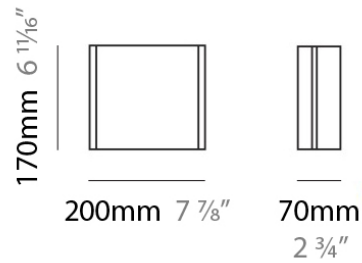

FLIGHT SURFACE

D83055

GENERAL

Series: Flight _____
Brand: Panzeri _____
Division: Design _____
Mounting Type: Surface _____
Mounting Location: Wall _____
Subcategory: Ambient _____

PHYSICAL

Shape: Rectangle _____
Length (mm): 200 _____
Length (in): 7 ¾ _____
Height (mm): 170 _____
Height (in): 6 ¾ _____
Extension (mm): 70 _____
Extension (in): 2 ¾ _____
Light Distribution: Omnidirectional _____
Weight (kg): 1.23 _____
Weight (lbs): 2.7 _____
Diffuser: Opaline Glass _____
Fixture Finish: NIC _____
Fixture Material: Glass / Aluminum _____

ELECTRICAL

Number of Lamps: 1 _____
Lamp Type: LED Retrofit _____
Lamp Shape: T3 _____
Bulb Included: Bulb Not Included _____
Total Output Wattage (W): 15 _____
Max. Wattage Per Lamp (W): 15 _____
Lamp Base: RSC _____
Input Voltage (V): 120 _____

LED

OPTICAL

RATINGS AND CERTIFICATIONS

Certified By: CSA Certified to UL and CSA Standards _____
IP rating: IP20 _____